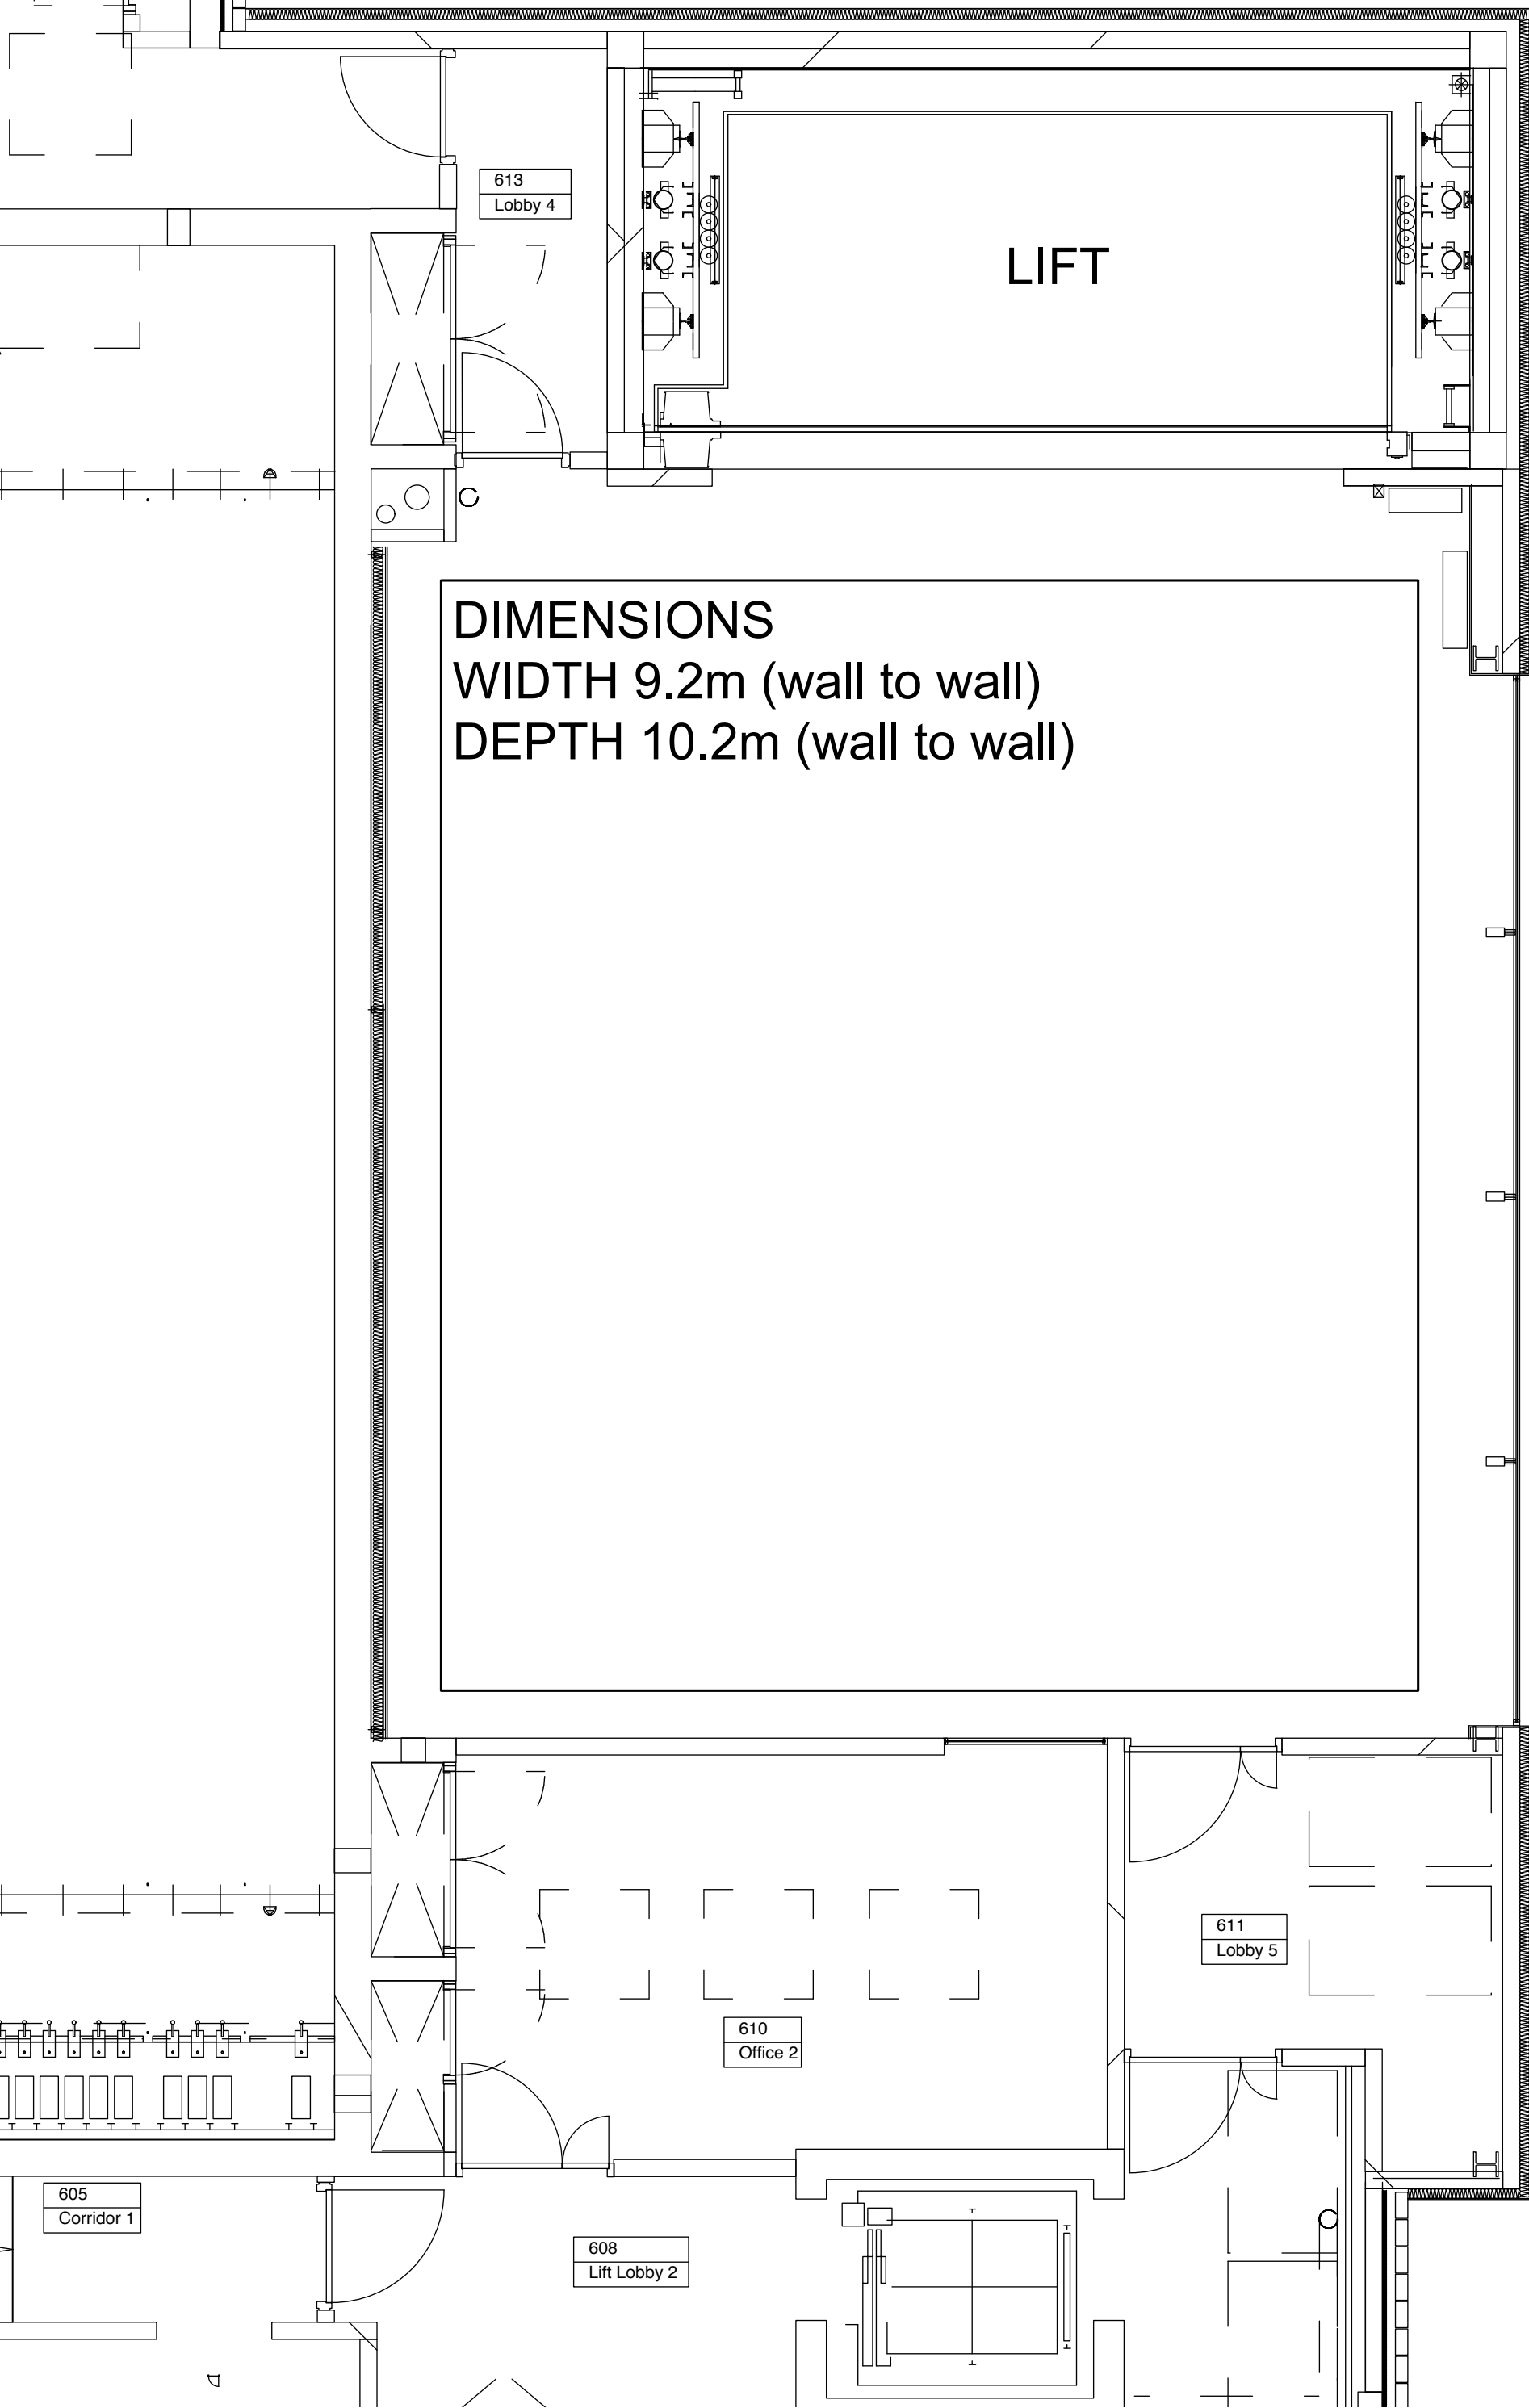

# JUDI DENCH REHEARSAL ROOM 5TH FLOOR

**DIMENSIONS**  
WIDTH 9.2m (wall to wall)  
DEPTH 10.2m (wall to wall)

613  
Lobby 4

LIFT

611  
Lobby 5

610  
Office 2

608  
Lift Lobby 2

605  
Corridor 1